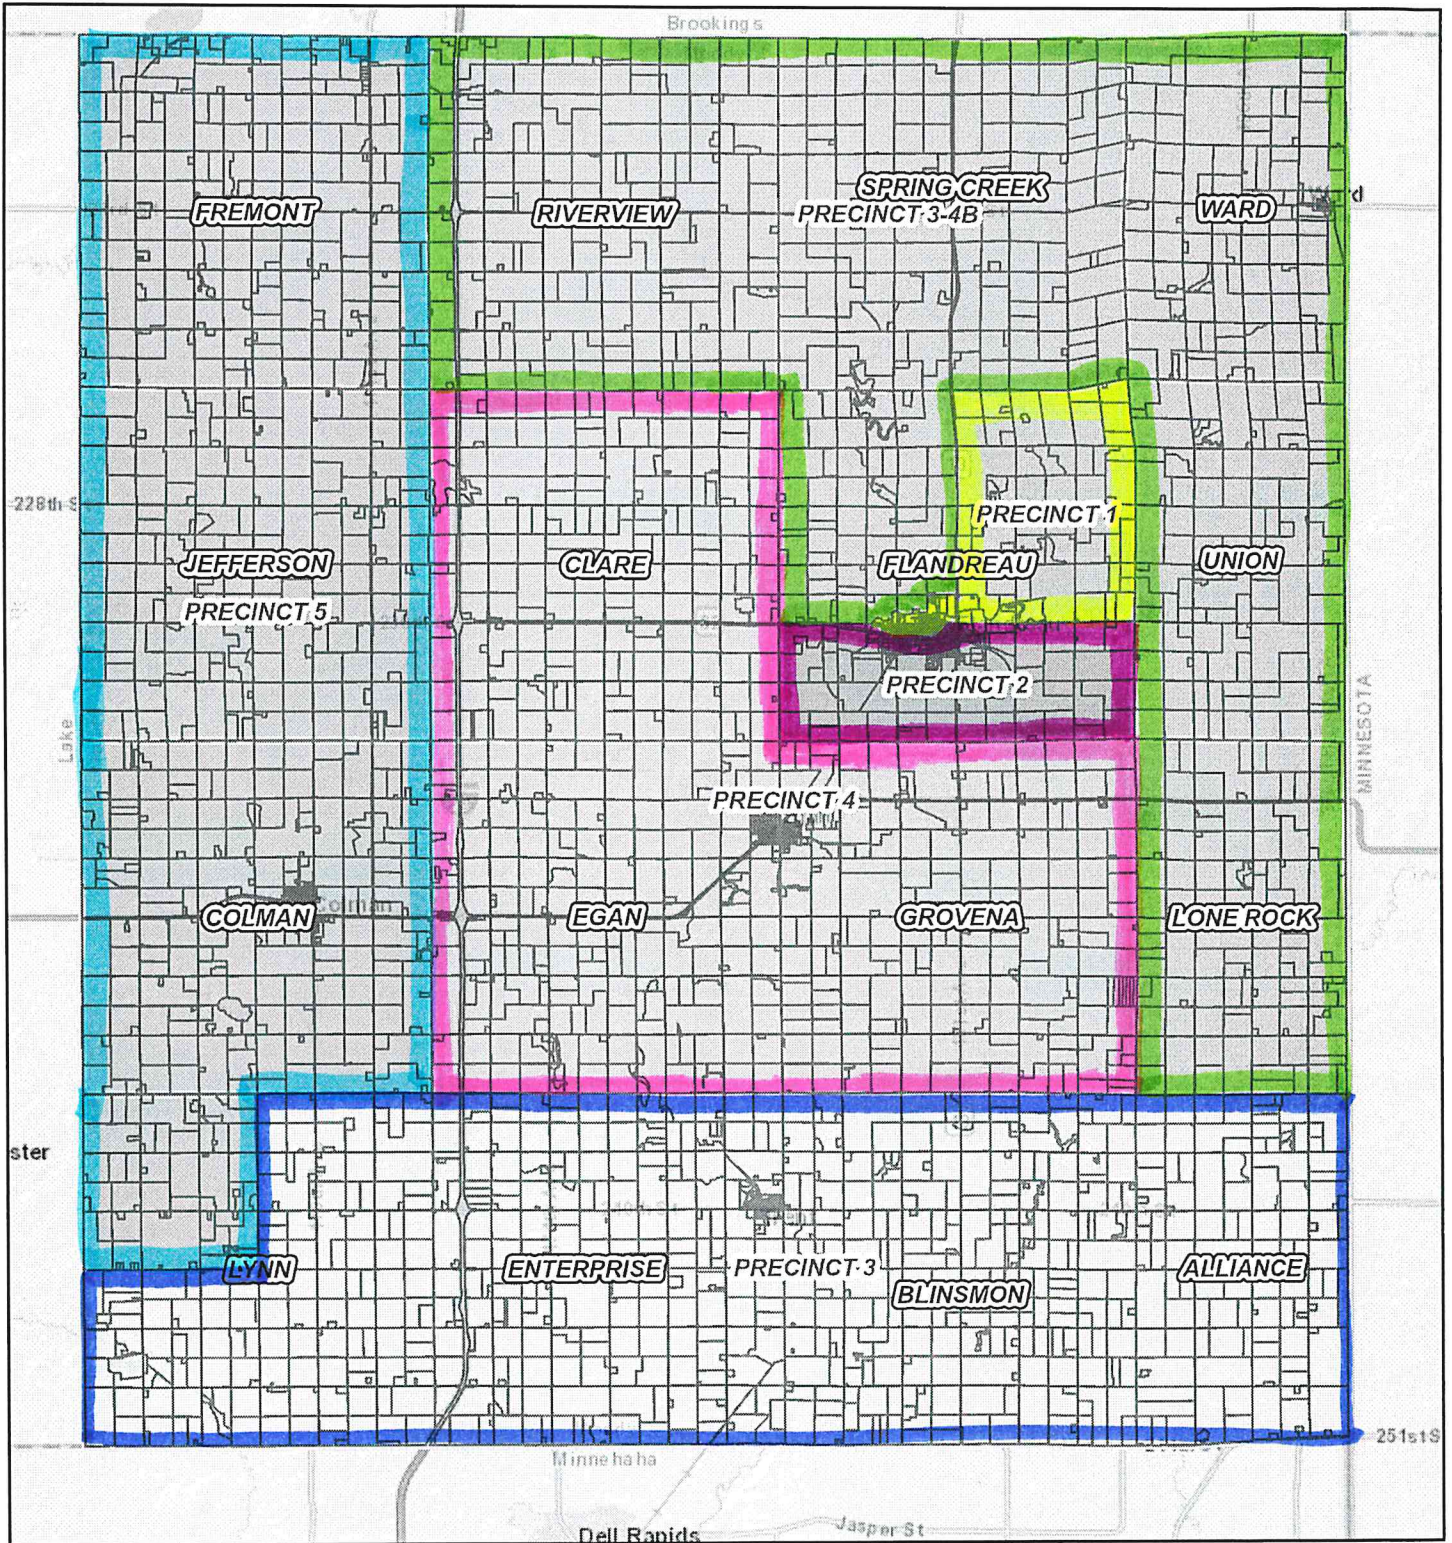

# Moody County Precincts Map

August 17, 2018

1:288,895

Sources: Esri, HERE, Garmin, USGS, Intermap, INCREMENT P, NRCan, Esri Japan, METI, Esri China (Hong Kong), Esri Korea, Esri (Thailand), NGCC, © OpenStreetMap contributors, and the GIS User Community